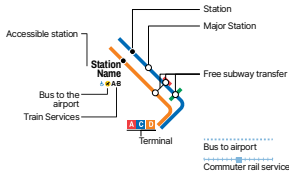

MBTA Boston City Subway

with commuter rail and airport connections

Legend